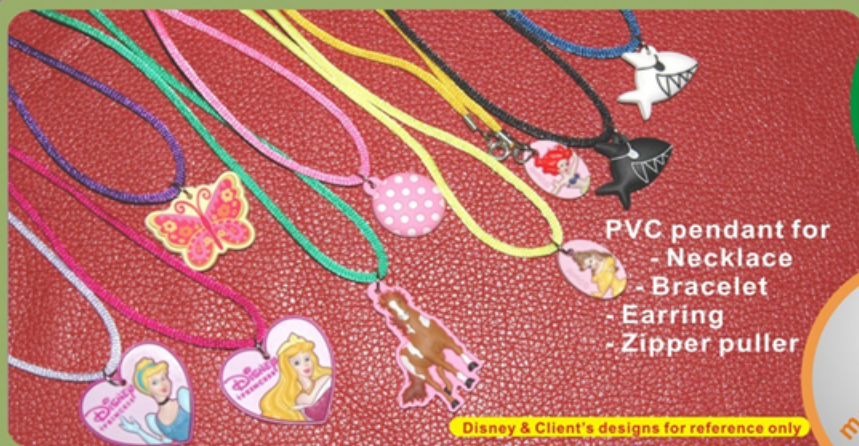

NON-PHTHALATE PVC PRODUCTS

BENDABLE TOOTHBRUSH / SHAVER HOLDER

Dynamic Rich Limited
財 祿 有 限 公 司

T: (852) 2571-1175
F: (852) 2578-1175
M: (852) 9031-9431
E: info@dynamic-rich.com.hk

Suite 909, 9/F.,
Two Chinachem Exchange Square,
338 King's Road, North Point,
Hong Kong